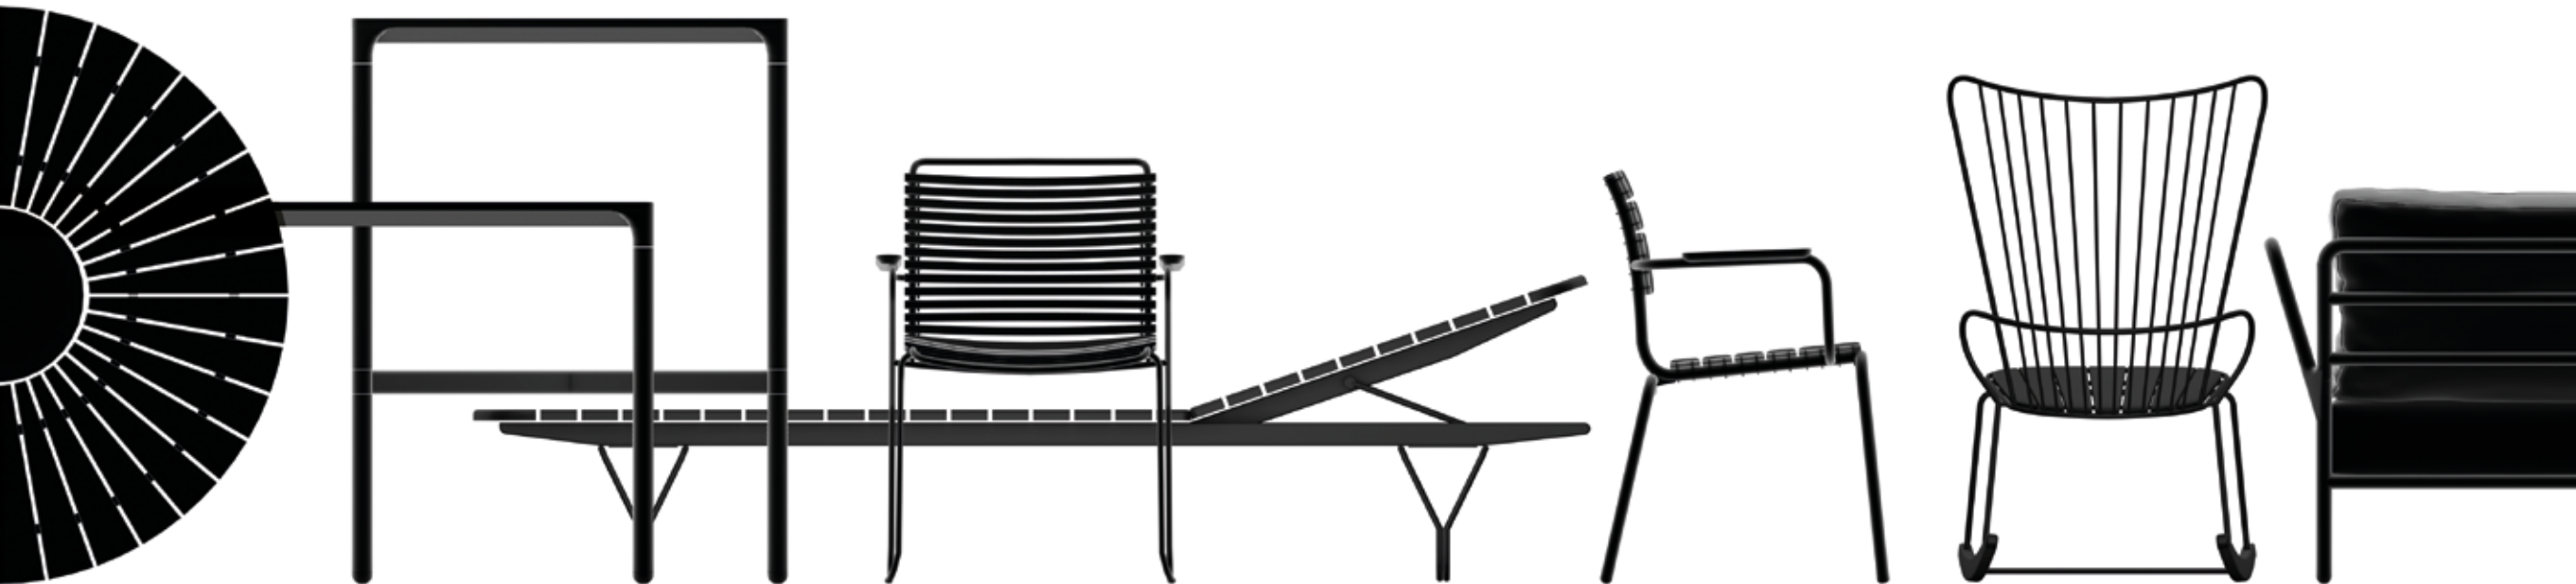

# PAON

---

**LIGHT SCANDINAVIAN DESIGN  
WITH A TOUCH OF FRENCH  
VICTORIAN ROMANCE.**

PAON is a collection of outdoor chairs made in powder coated steel combined with beautiful bamboo lamellas. The collection includes a dining chair, a rocking chair, a lounge, a bar chair and a two-seater bench.