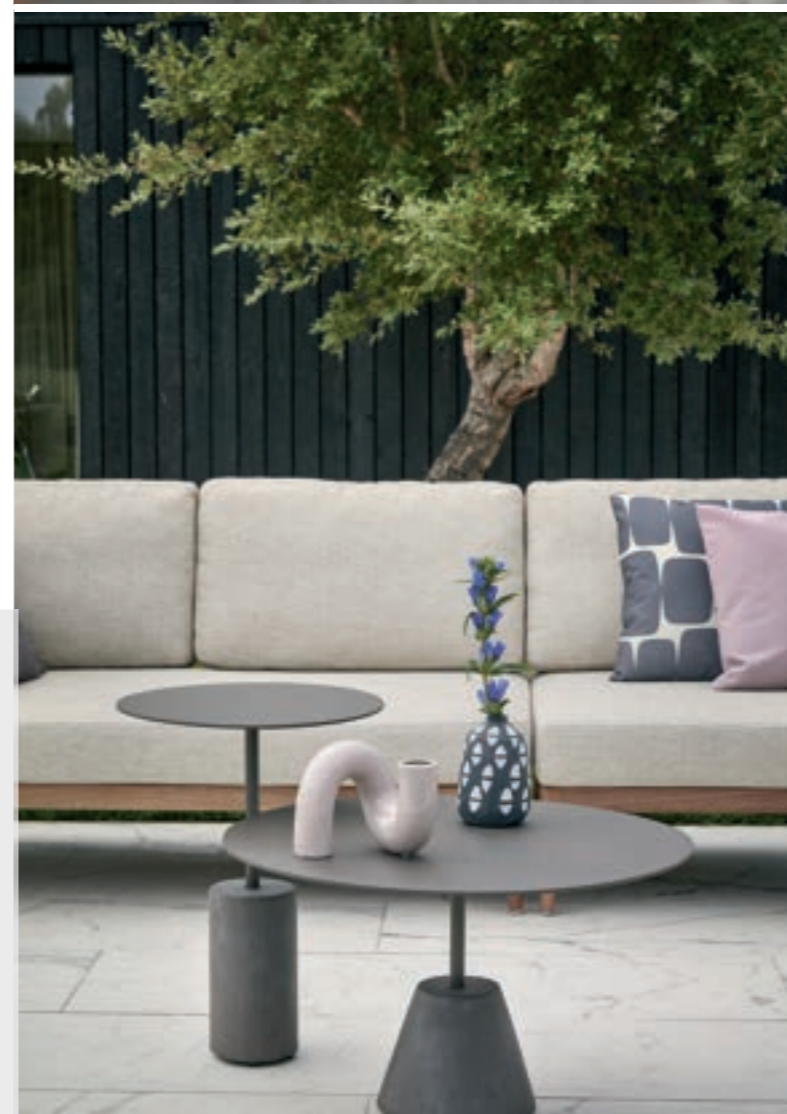

MATERIALS

Cushion Bee Wett:
NATURAL OAK
weight 357 gram/m2
100% Olefin

Wood:
SVLK teak Natural

Table base:
Light weight concrete
Taupe

Rope:
Natural oak

Table top :
Alu Taupe

LONG ISLAND LOUNGE COASTAL

Long Island lounge chair body 96 (incl. 1 pillow)